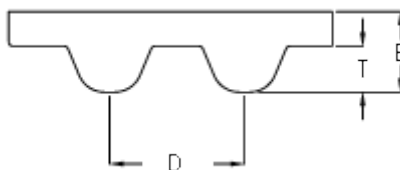

Data Sheet

Article number: 602932750462

Description: Gates timing belt POWERGRIP®
GTX 2000 8MX 65

Measures

D (Pitch)	= 8
Height B mm	= 5.6
Height T mm	= 3.4
Length	= 2000
Number of teeth	= 250
Type	= 2000 8MX 65
Width	= 65